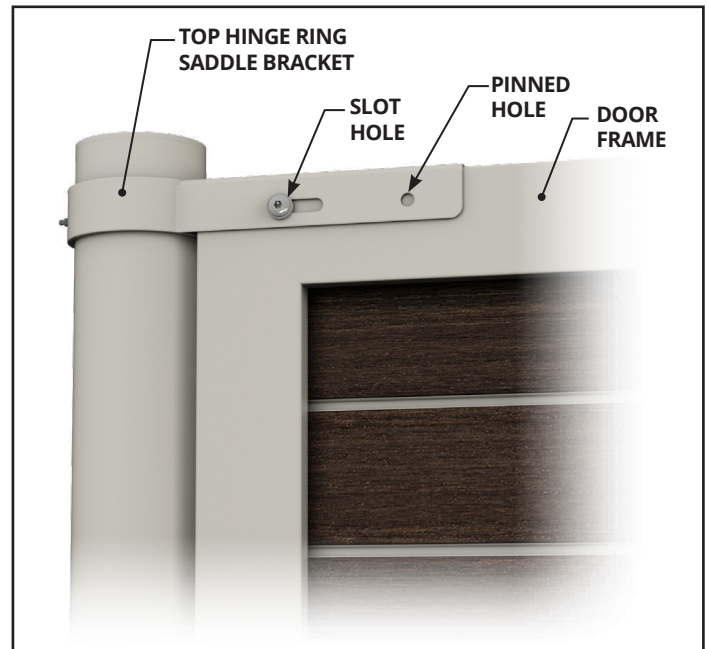

## ROUND POLE MOUNT INSTALLATION STEPS:

1. Set the **BOTTOM HINGE SUPPORT RING** so that the **SADDLE BRACKET** is 4" above the ground and tighten the **HEX BOLT** to secure to the pole.
2. Take **BOTTOM HINGE RING** with **SADDLE BRACKET** and slide down to **HINGE RING SUPPORT**.

3. Place the door onto **BOTTOM HINGE RING SADDLE BRACKET**. Slide on **TOP HINGE RING SADDLE BRACKET** from top of pole onto top corner of door. Adjust position of door to be plumb while in **HINGE RING SADDLE BRACKETS**.
4. Drill a 9/16" hole through **DOOR FRAME** at the top **SLOT HOLE** in the **HINGE RING SADDLE BRACKET**. This first drilled hole should be on the pole side of the **SLOT HOLE**. Place one 1/2"-13x5" cap screw into this hole with hex nut to secure **HINGE RING SADDLE BRACKET** to door. **DO NOT TORQUE COMPLETELY**.
5. Adjust MegaGate™ door for final plumb and drill 9/16" hole through **DOOR FRAME** at **BOTTOM HINGE RING SADDLE BRACKET** at the **SLOT HOLE**. Install one 1/2"-13x5" cap screw and **HEX NUT**, **DO NOT TORQUE COMPLETELY**.

- 8. Place 1/2"-13x5" cap screw into the **PINNED HOLES** and torque all 4 cap screw hex nuts.

- 9. Apply grease with a grease gun at the **GREASE FITTING** on the **HINGE RING SADDLE BRACKET**.

- 10. Minimum depth of receiver hole is 4" at the Closed and Open position of the door. **Failure to comply with this will result in a voided warranty.**