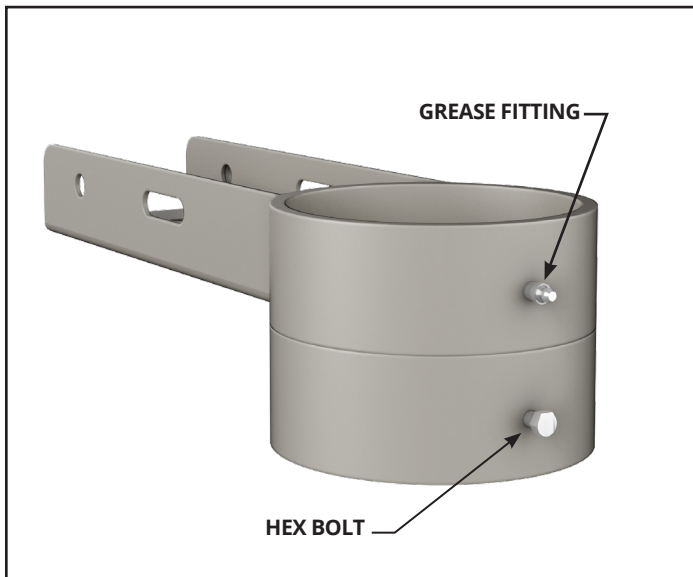

## ROUND POLE MOUNT INSTALLATION STEPS:

1. Set the **BOTTOM HINGE SUPPORT RING** so that the **SADDLE BRACKET** is 4" above the ground and tighten the **HEX BOLT** to secure to the pole.
2. Take **BOTTOM HINGE RING** with **SADDLE BRACKET** and slide down to **HINGE RING SUPPORT**.

3. Place the door onto **BOTTOM HINGE RING SADDLE BRACKET**. Slide on **TOP HINGE RING SADDLE BRACKET** from top of pole onto top corner of door. Adjust position of door to be plumb while in **HINGE RING SADDLE BRACKETS**.
4. Drill a 9/16" hole through **DOOR FRAME** at the top **SLOT HOLE** in the **HINGE RING SADDLE BRACKET**. This first drilled hole should be on the pole side of the **SLOT HOLE**. Place one 1/2"-13x5" cap screw into this hole with hex nut to secure **HINGE RING SADDLE BRACKET** to door. **DO NOT TORQUE COMPLETELY**.
5. Adjust MegaGate™ door for final plumb and drill 9/16" hole through **DOOR FRAME** at **BOTTOM HINGE RING SADDLE BRACKET** at the **SLOT HOLE**. Install one 1/2"-13x5" cap screw and **HEX NUT**, **DO NOT TORQUE COMPLETELY**.

# INSTALLATION STEPS CONTINUED:

- 6. If installing a pair of MegaGate™ doors, repeat steps 1-5 for the second door. Adjust the doors to be plum and level to each other.
- 7. Drill 9/16" holes through the door frame at the **PINNED HOLE** locations on both the **TOP AND BOTTOM HINGE RING SADDLE BRACKETS**.

- 8. Place 1/2"-13x5" cap screw into the **PINNED HOLES** and torque all 4 cap screw hex nuts.

- 9. Apply grease with a grease gun at the **GREASE FITTING** on the **HINGE RING SADDLE BRACKET**.

- 10. Minimum depth of receiver hole is 4" at the Closed and Open position of the door. **Failure to comply with this will result in a voided warranty.**