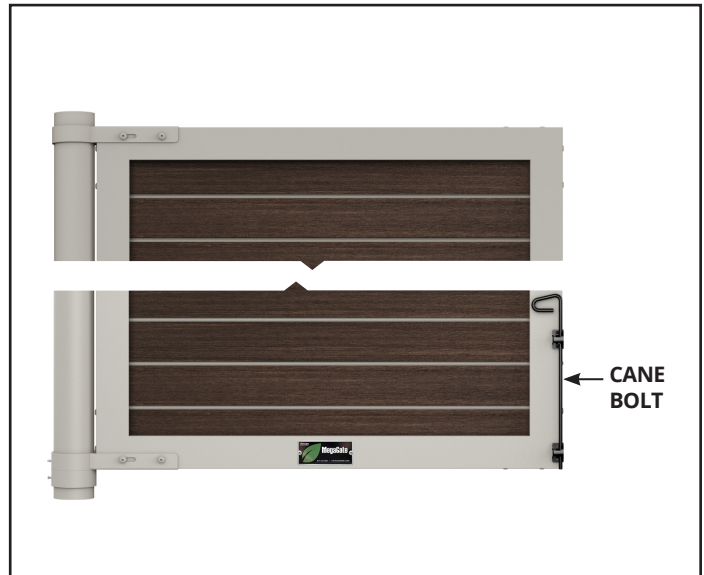

8. Place 1/2"-13x5" cap screw into the **PINNED HOLES** and torque all 4 cap screw hex nuts.