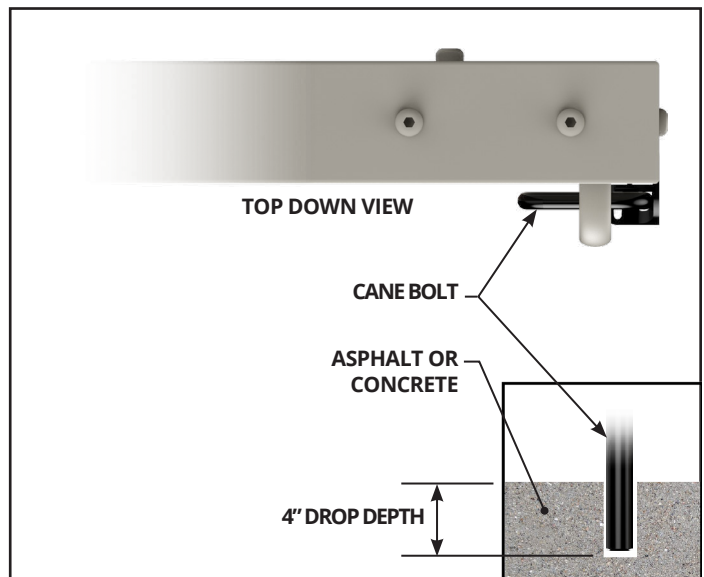

3. Place the door onto **BOTTOM HINGE RING SADDLE BRACKET**. Slide on **TOP HINGE RING SADDLE BRACKET** from top of pole onto top corner of door. Adjust position of door to be plumb while in **HINGE RING SADDLE BRACKETS**.
4. Drill a 9/16" hole through **DOOR FRAME** at the top **SLOT HOLE** in the **HINGE RING SADDLE BRACKET**. This first drilled hole should be on the pole side of the **SLOT HOLE**. Place one 1/2"-13x5" cap screw into this hole with hex nut to secure **HINGE RING SADDLE BRACKET** to door. **DO NOT TORQUE COMPLETELY**.
5. Adjust MegaGate™ door for final plumb and drill 9/16" hole through **DOOR FRAME** at **BOTTOM HINGE RING SADDLE BRACKET** at the **SLOT HOLE**. Install one 1/2"-13x5" cap screw and **HEX NUT**, **DO NOT TORQUE COMPLETELY**.

# INSTALLATION STEPS CONTINUED:

- 6. If installing a pair of MegaGate™ doors, repeat steps 1-5 for the second door. Adjust the doors to be plum and level to each other.
- 7. Drill 9/16" holes through the door frame at the **PINNED HOLE** locations on both the **TOP AND BOTTOM HINGE RING SADDLE BRACKETS**.

- 8. Place 1/2"-13x5" cap screw into the **PINNED HOLES** and torque all 4 cap screw hex nuts.

- 9. Apply grease with a grease gun at the **GREASE FITTING** on the **HINGE RING SADDLE BRACKET**.

- 10. Minimum depth of receiver hole is 4" at the Closed and Open position of the door. **Failure to comply with this will result in a voided warranty.**