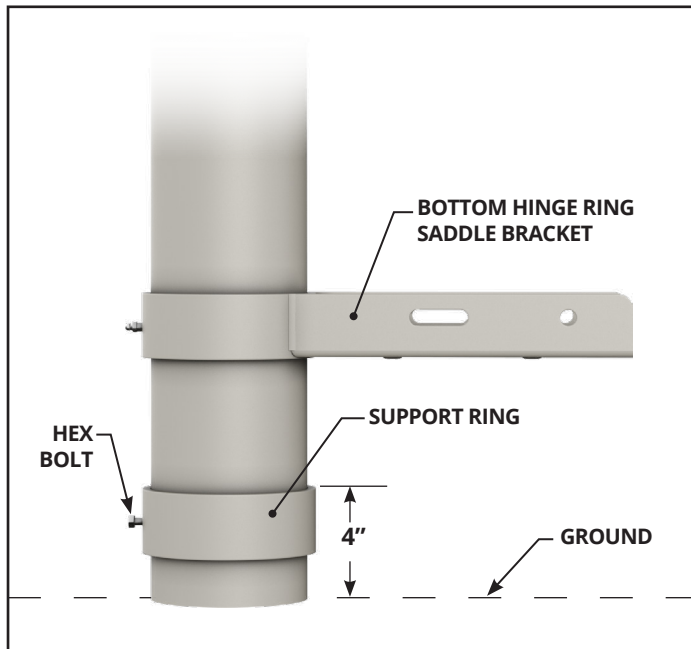

# **MegaGate**<sup>™</sup>

## ROUND POLE MOUNT INSTALLATION STEPS:

1. Set the **BOTTOM HINGE SUPPORT RING** so that the **SADDLE BRACKET** is 4" above the ground and tighten the **HEX BOLT** to secure to the pole.
2. Take **BOTTOM HINGE RING** with **SADDLE BRACKET** and slide down to **HINGE RING SUPPORT**.

3. Place the door onto **BOTTOM HINGE RING SADDLE BRACKET**. Slide on **TOP HINGE RING SADDLE BRACKET** from top of pole onto top corner of door. Adjust position of door to be plumb while in **HINGE RING SADDLE BRACKETS**.
4. Drill a 9/16" hole through **DOOR FRAME** at the top **SLOT HOLE** in the **HINGE RING SADDLE BRACKET**. This first drilled hole should be on the pole side of the **SLOT HOLE**. Place one 1/2"-13x5" cap screw into this hole with hex nut to secure **HINGE RING SADDLE BRACKET** to door. **DO NOT TORQUE COMPLETELY**.
5. Adjust MegaGate™ door for final plumb and drill 9/16" hole through **DOOR FRAME** at **BOTTOM HINGE RING SADDLE BRACKET** at the **SLOT HOLE**. Install one 1/2"-13x5" cap screw and **HEX NUT**, **DO NOT TORQUE COMPLETELY**.

- 8. Place 1/2"-13x5" cap screw into the **PINNED HOLES** and torque all 4 cap screw hex nuts.

- 9. Apply grease with a grease gun at the **GREASE FITTING** on the **HINGE RING SADDLE BRACKET**.

- 10. Minimum depth of receiver hole is 4" at the Closed and Open position of the door. **Failure to comply with this will result in a voided warranty.**